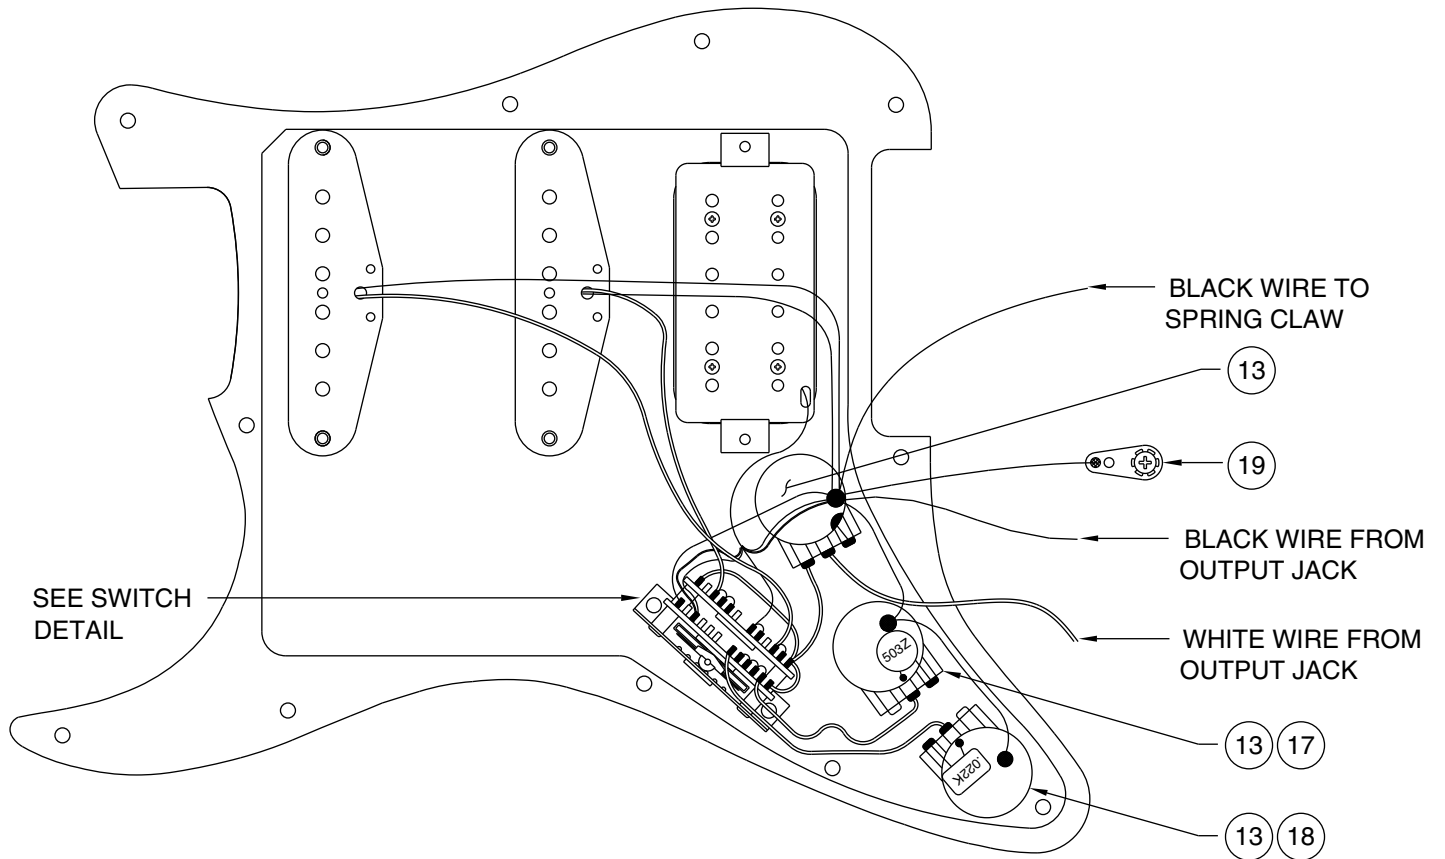

LONE STAR STRATOCASTER 0107900/7902

PICKGUARD ASSEMBLY

SWITCH WIRING
N.T.S.