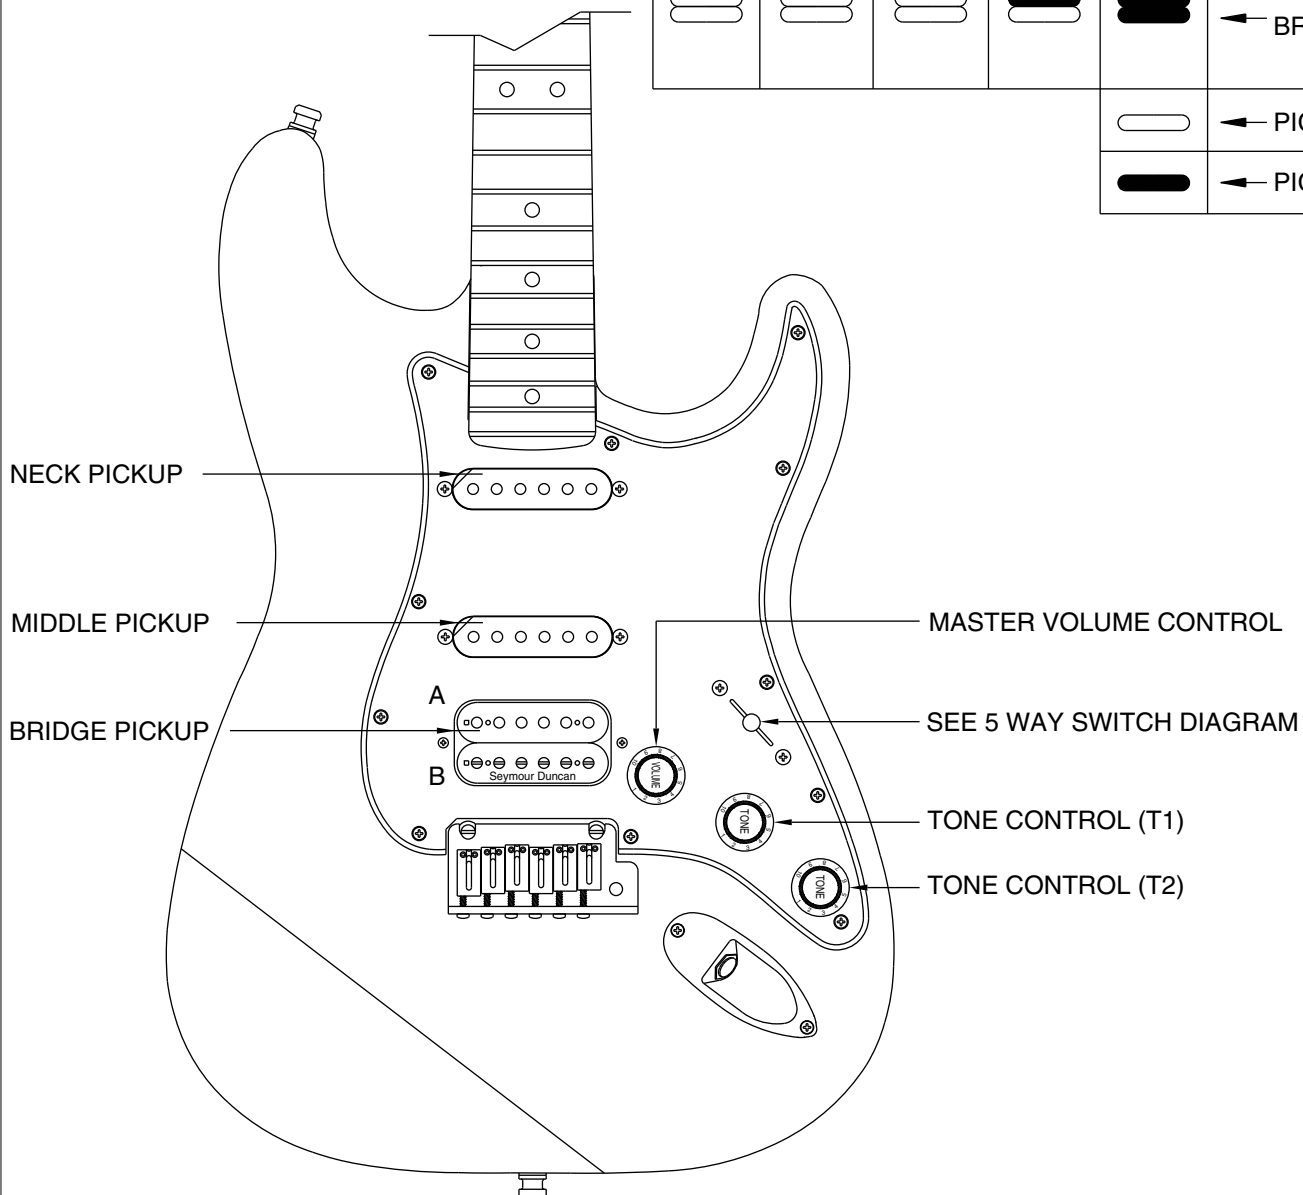

LONE STAR STRATOCASTER 0107900/7902

SWITCH & CONTROL FUNCTION

5 WAY SWITCH POSITION					
					← 5 WAY SWITCH POSITION
T1	T1	T1	T1	T2	← TONE CONTROL
					← NECK PICKUP
					← MIDDLE PICKUP
					← BRIDGE PICKUP (A) ← BRIDGE PICKUP (B)
					← PICKUP IS OFF
					← PICKUP IS ON

○ 5
○ 4
○ 3
○ 2
○ 1