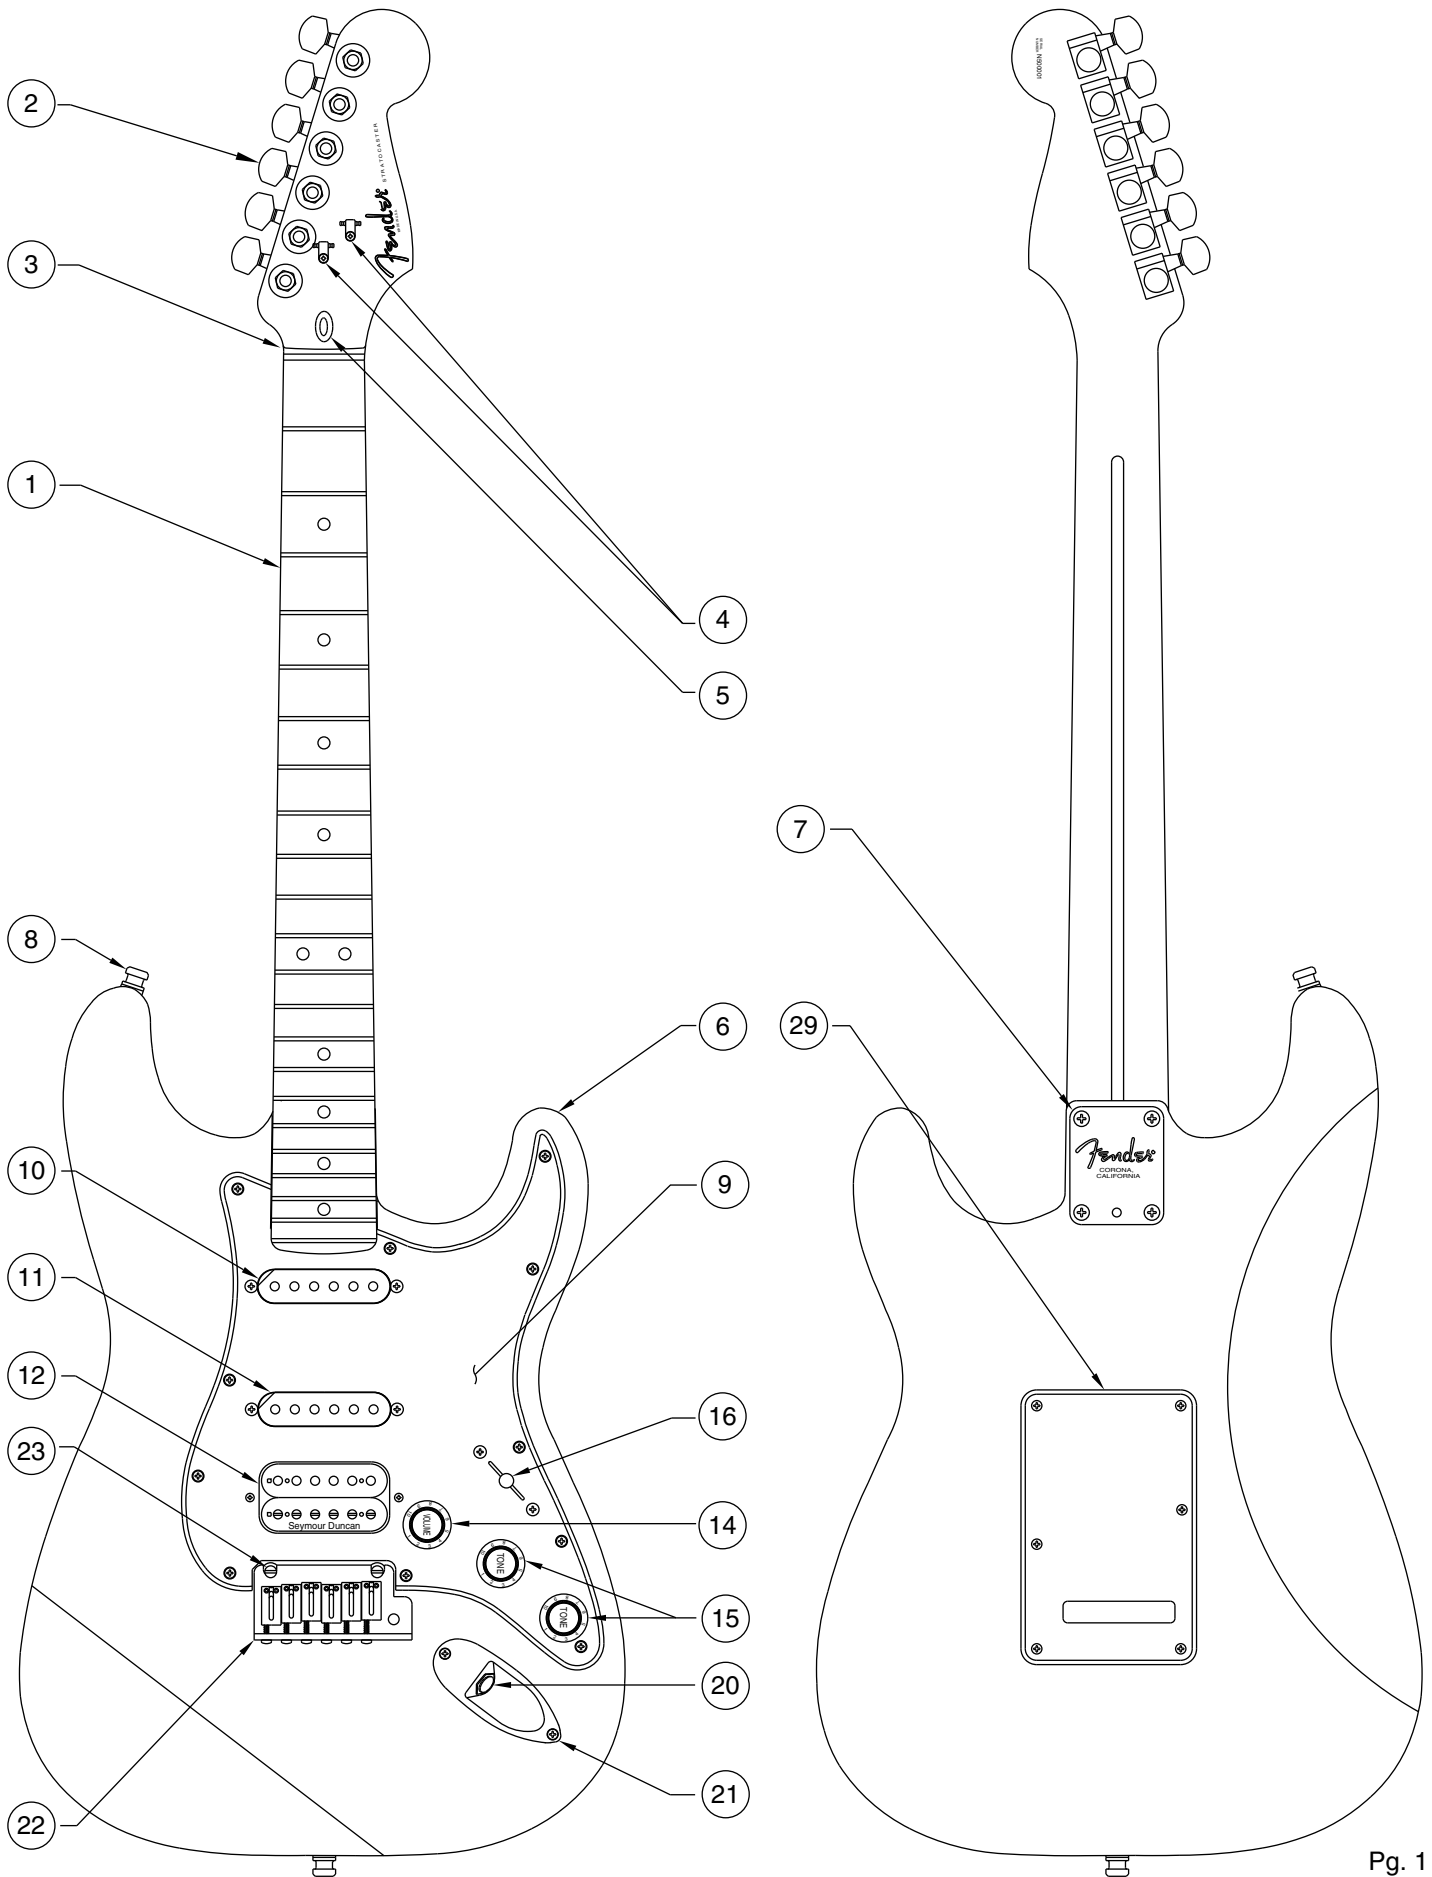

# LONE STAR STRATOCASTER 0107900/7902

Body Part Number	
0054015547	Sienna Sunburst
0054014500	3 Color Sunburst
0026092505	Olympic White
0026092509	Candy Apple Red
0026092544	Shoreline Gold Metallic
0026092545	Teal Green Metallic