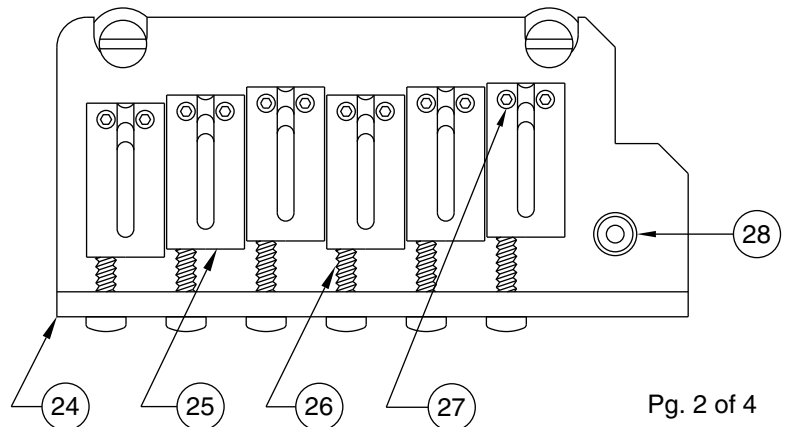

BRIDGE ASSEMBLY