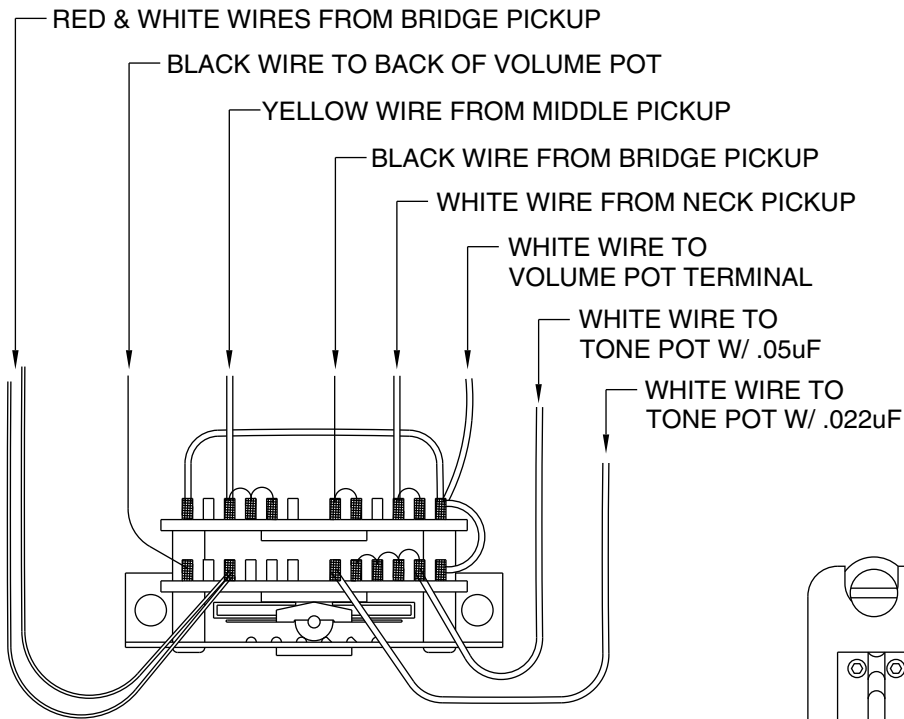

LONE STAR STRATOCASTER 0107900/7902

PICKGUARD ASSEMBLY

SWITCH WIRING
N.T.S.